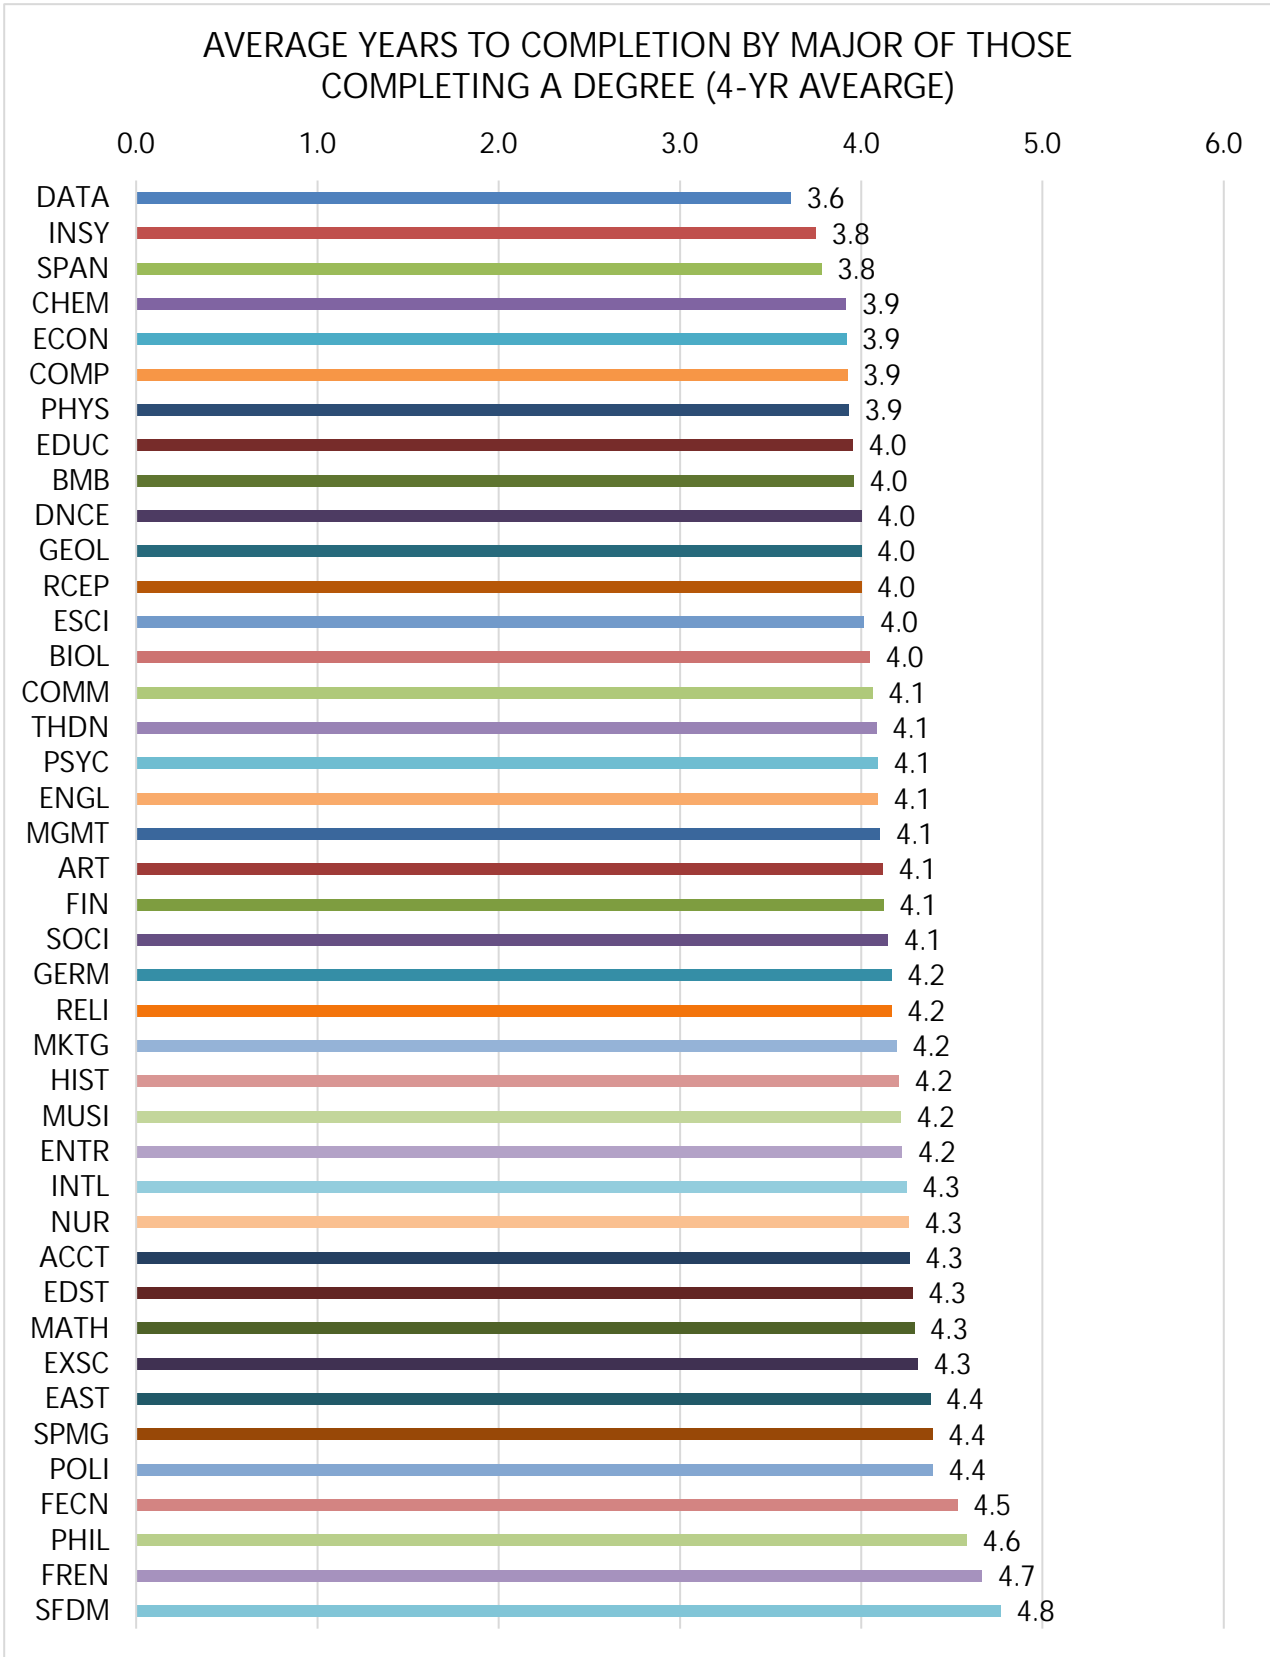

WITTENBERG UNIVERSITY

AWARDS CONFERRED DATA

2014-2023

CENSUS DAT 9/15/2023

PUBLISH DATE: 09/25/2023

CODE	MAJOR	2011-12	2012-13	2013-14	2014-15	2015-16	2016-17	2017-18	2018-19	2019-20	2020-21	2021-2022	2022-23
------	-------	---------	---------	---------	---------	---------	---------	---------	---------	---------	---------	-----------	---------

**AVERAGE YEARS TO DEGREE BY UNDERGRADUATE MAJOR - DUPLICATED**

**MINORS CONFERRED JULY THROUGH JUNE BY MAJOR - DUPLICATED**

CODE	MINOR NAME	2013-14	2014-15	2015-16	2016-17	2017-18	2018-19	2019-20	2020-21	2021-22	2022-23
AFDS	Africa & Diaspora Studies	7	7	4	3	3	2	1	3	0	2
AHST	Art - Art History	4	3	2	9	1	4	1	3	2	1
ARCH	Archaeology		3	4	2	3	5	2	3	0	3
ASTD	Art - Studio Art	16	9	13	9	4	6	5	5	2	5
BIOL	Biology	8	5	8	9	8	10	7	12	4	5
BMB											